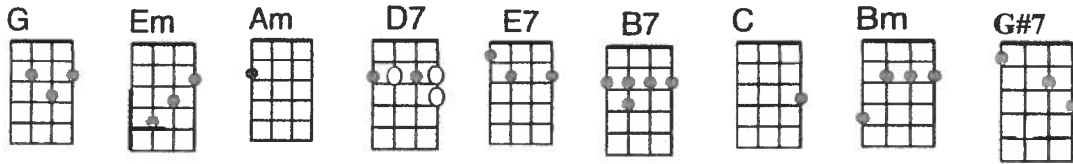

Have Yourself A Merry Little Christmas— Martin & Blane

26

(G) Have your-(Em) -self a (Am) merry little (D7) Christmas

(G) Let your (Em) heart be (Am) light, (D7)

(G) From now (Em) on your

(Am) Troubles will be (D7) out of (E7) sight. -(A7) (D7)

(G) Have your-(Em)-self a (Am) merry little (D7) Christmas

(G) Make the (Em) yuletide (Am) gay, (D7)

(G) From now (Em) on your

(Am) Troubles will be (B7) miles (Em) away. -(G)

(Em) Once again as in (D) olden days

Happy (Am) golden days (D7) of (G#7) yore.

(Em) Faithful friends who are (Bm) dear to us

Shall be (D) near to us once (Am) more. (D7)

(G) Someday (Em) soon we (Am) all will be (D) together,

(G) If the (Em) fates (Am) allow, (D7)

(G) Until (Em) then we'll (Am) have to muddle (D7) through (Em) some-
how.

So (C) have yourself a (Am) merry little (D7) Christmas (G) now.