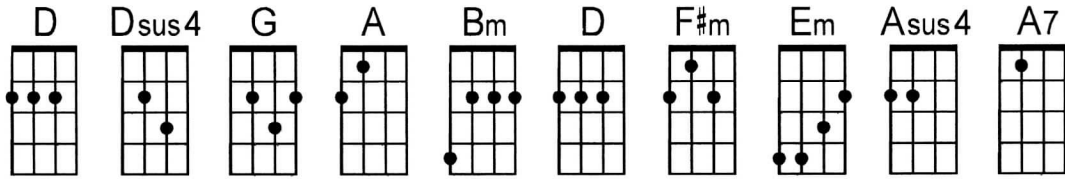

Annie's Song

by John Denver

Intro: D, D_{sus4}, D, D_{sus4}

D D_{sus4} G A Bm G D F#m, Bm
 You fill up my sen-ses... like a night in the for-est
 A G F#m, Em G A Asus4, A
 Like the mountains in spring-time... like a walk in the rain
 Asus4 G A, Bm G D F#m, Bm
 Like a storm in the des-ert... like a sleepy blue o-cean.
 A G F#m, Em A7 D D_{sus4}, D
 You fill up my sen-ses... Come fill me a-gain.

D_{sus4} G A, Bm G D F#m, Bm
 Come let me love you... Let me give my life to you.
 A G F#m, Em G A Asus4, A
 Let me drown in your laugh-ter... Let me die in your arms.
 Asus4 G A, Bm G D F#m, Bm
 Let me lay down be-side you... Let me al-ways be with you.
 A G F#m, Em A7 D D_{sus4}, D
 Come let me love you... Come love me a-gain.

Instrumental: D_{sus4} G A, Bm G D F#m, Bm
 A G F#m, Em G A Asus4, A
 Asus4 G A, Bm

G D F#m, Bm
 Let me give my life to you...
 A G F#m, Em A7 D D_{sus4}, D
 Come let me love you... Come love me again.

D D_{sus4} G A Bm G D F#m, Bm
 You fill up my sen-ses... like a night in the forest
 A G F#m, Em G A Asus4, A
 Like the mountains in spring-time... like a walk in the rain
 Asus4 G A, Bm G D F#m, Bm
 Like a storm in the de- sert... (slow) like a sleepy blue o-cean.
 A G F#m, Em A7 D D_{sus4}, D, D_{sus4}, D
 You fill up my sen-ses... Come fill me a-gain.