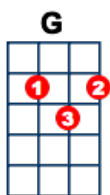

# California Dreamin'

Lyrics & Music: John Phillips and Michelle Phillips

Am G F G Bm7 E7  
All the leaves are brown . . and the sky is grey.

F C E7 Am F6 E Dm6 E7  
I've been for a walk . . on a winter's day.

Am G F G Bm7 E7  
I'd be safe and warm . . if I was in L. A.

Am G F G Bm7 E7  
California dreamin' . . on such a winter's day.

Am G F G Bm7 E7  
Stopped into a church . . I passed along the way.

F C E7 Am F E Dm6 E7  
Oh, I got down on my knees . . and I pretend to pray.

Am G F G Bm7 E7  
You know the preacher likes the cold . . he knows Im gonna stay.

Am G F G Bm7 E7  
California dreamin' . . on such a winter's day.

Am G F G Bm7 E7  
All the leaves are brown . . and the sky is grey.

F C E7 Am F6 E Dm6 E7  
I've been for a walk . . on a winter's day.

Am G F G Bm7 E7  
If I didn't tell her . . I could leave today

Am G F G Am G  
California dreamin' . . on such a winter's day.

F G Am G  
On such a winter's day,