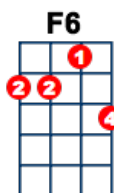

# California Dreamin'

Lyrics & Music: John Phillips and Michelle Phillips

Am G F G Bm7 E7  
All the leaves are brown . . and the sky is grey.

F C E7 Am F6 E Dm6 E7  
I've been for a walk . . on a winter's day.

Am G F G Bm7 E7  
I'd be safe and warm . . if I was in L. A.

Am G F G Bm7 E7  
California dreamin' . . on such a winter's day.

Am G F G Bm7 E7  
Stopped into a church . . I passed along the way.

F C E7 Am F E Dm6 E7  
Oh, I got down on my knees . . and I pretend to pray.

Am G F G Bm7 E7  
You know the preacher likes the cold . . he knows Im gonna stay.

Am G F G Bm7 E7  
California dreamin' . . on such a winter's day.

Am G F G Bm7 E7  
All the leaves are brown . . and the sky is grey.

F C E7 Am F6 E Dm6 E7  
I've been for a walk . . on a winter's day.

Am G F G Bm7 E7  
If I didn't tell her . . I could leave today

Am G F G Am G  
California dreamin' . . on such a winter's day.

F G Am G  
On such a winter's day,