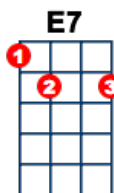

# California Dreamin'

Lyrics & Music: John Phillips and Michelle Phillips

Am G F G Bm7 E7  
All the leaves are brown . . and the sky is grey.

F C E7 Am F6 E Dm6 E7  
I've been for a walk . . on a winter's day.

Am G F G Bm7 E7  
I'd be safe and warm . . if I was in L. A.

Am G F G Bm7 E7  
California dreamin' . . on such a winter's day.

Am G F G Bm7 E7  
Stopped into a church . . I passed along the way.

F C E7 Am F E Dm6 E7  
Oh, I got down on my knees . . and I pretend to pray.

Am G F G Bm7 E7  
You know the preacher likes the cold . . he knows Im gonna stay.

Am G F G Bm7 E7  
California dreamin' . . on such a winter's day.

Am G F G Bm7 E7  
All the leaves are brown . . and the sky is grey.

F C E7 Am F6 E Dm6 E7  
I've been for a walk . . on a winter's day.

Am G F G Bm7 E7  
If I didn't tell her . . I could leave today

Am G F G Am G  
California dreamin' . . on such a winter's day.

F G Am G  
On such a winter's day,