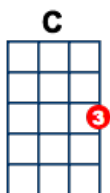

# California Dreamin'

Lyrics & Music: John Phillips and Michelle Phillips

Am G F G Bm7 E7  
All the leaves are brown . . and the sky is grey.

F C E7 Am F6 E Dm6 E7  
I've been for a walk . . on a winter's day.

Am G F G Bm7 E7  
I'd be safe and warm . . if I was in L. A.

Am G F G Bm7 E7  
California dreamin' . . on such a winter's day.

Am G F G Bm7 E7  
Stopped into a church . . I passed along the way.

F C E7 Am F E Dm6 E7  
Oh, I got down on my knees . . and I pretend to pray.

Am G F G Bm7 E7  
You know the preacher likes the cold . . he knows Im gonna stay.

Am G F G Bm7 E7  
California dreamin' . . on such a winter's day.

Am G F G Bm7 E7  
All the leaves are brown . . and the sky is grey.