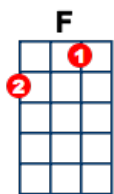

# California Dreamin'

Lyrics & Music: John Phillips and Michelle Phillips

Am G F G Bm7 E7  
All the leaves are brown . . and the sky is grey.

F C E7 Am F6 E Dm6 E7  
I've been for a walk . . on a winter's day.

Am G F G Bm7 E7  
I'd be safe and warm . . if I was in L. A.

Am G F G Bm7 E7  
California dreamin' . . on such a winter's day.

Am G F G Bm7 E7  
Stopped into a church . . I passed along the way.

F C E7 Am F E Dm6 E7  
Oh, I got down on my knees . . and I pretend to pray.

Am G F G Bm7 E7  
You know the preacher likes the cold . . he knows Im gonna stay.

Am G F G Bm7 E7  
California dreamin' . . on such a winter's day.

Am G F G Bm7 E7  
All the leaves are brown . . and the sky is grey.