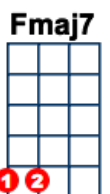

# California Dreamin'

Lyrics & Music: John Phillips and Michelle Phillips

Am G F G Bm7 E7  
All the leaves are brown . . and the sky is grey.

F C E7 Am F6 E Dm6 E7  
I've been for a walk . . on a winter's day.

Am G F G Bm7 E7  
I'd be safe and warm . . if I was in L. A.

Am G F G Bm7 E7  
California dreamin' . . on such a winter's day.

Am G F G Bm7 E7  
Stopped into a church . . I passed along the way.

F C E7 Am F E Dm6 E7  
Oh, I got down on my knees . . and I pretend to pray.

Am G F G Bm7 E7  
You know the preacher likes the cold . . he knows Im gonna stay.

Am G F G Bm7 E7  
California dreamin' . . on such a winter's day.

Am G F G Bm7 E7  
All the leaves are brown . . and the sky is grey.