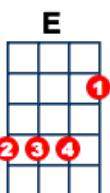

# California Dreamin'

Lyrics & Music: John Phillips and Michelle Phillips

Am G F G Bm7 E7  
All the leaves are brown . . and the sky is grey.

F C E7 Am F6 E Dm6 E7  
I've been for a walk . . on a winter's day.

Am G F G Bm7 E7  
I'd be safe and warm . . if I was in L. A.

Am G F G Bm7 E7  
California dreamin' . . on such a winter's day.

Am G F G Bm7 E7  
Stopped into a church . . I passed along the way.

F C E7 Am F E Dm6 E7  
Oh, I got down on my knees . . and I pretend to pray.

Am G F G Bm7 E7  
You know the preacher likes the cold . . he knows Im gonna stay.

Am G F G Bm7 E7  
California dreamin' . . on such a winter's day.

Am G F G Bm7 E7  
All the leaves are brown . . and the sky is grey.