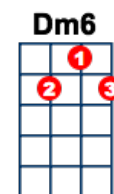

# California Dreamin'

Lyrics & Music: John Phillips and Michelle Phillips

Am G F G Bm7 E7  
All the leaves are brown . . and the sky is grey.

F C E7 Am F6 E Dm6 E7  
I've been for a walk . . on a winter's day.

Am G F G Bm7 E7  
I'd be safe and warm . . if I was in L. A.

Am G F G Bm7 E7  
California dreamin' . . on such a winter's day.

Am G F G Bm7 E7  
Stopped into a church . . I passed along the way.

F C E7 Am F E Dm6 E7  
Oh, I got down on my knees . . and I pretend to pray.

Am G F G Bm7 E7  
You know the preacher likes the cold . . he knows Im gonna stay.

Am G F G Bm7 E7  
California dreamin' . . on such a winter's day.

Am G F G Bm7 E7  
All the leaves are brown . . and the sky is grey.

F C E7 Am F6 E Dm6 E7  
I've been for a walk . . on a winter's day.

Am G F G Bm7 E7  
If I didn't tell her . . I could leave today

Am G F G Am G  
California dreamin' . . on such a winter's day.

F G Am G  
On such a winter's day,