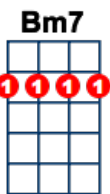

# California Dreamin'

Lyrics & Music: John Phillips and Michelle Phillips

Am G F G Bm7 E7  
All the leaves are brown . . and the sky is grey.

F C E7 Am F6 E Dm6 E7  
I've been for a walk . . on a winter's day.

Am G F G Bm7 E7  
I'd be safe and warm . . if I was in L. A.

Am G F G Bm7 E7  
California dreamin' . . on such a winter's day.

Am G F G Bm7 E7  
Stopped into a church . . I passed along the way.

F C E7 Am F E Dm6 E7  
Oh, I got down on my knees . . and I pretend to pray.

Am G F G Bm7 E7  
You know the preacher likes the cold . . he knows Im gonna stay.

Am G F G Bm7 E7  
California dreamin' . . on such a winter's day.

Am G F G Bm7 E7  
All the leaves are brown . . and the sky is grey.