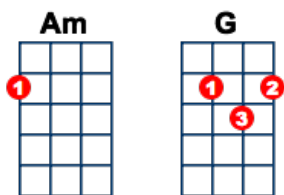

# California Dreamin'

Lyrics & Music: John Phillips and Michelle Phillips

Am G F G Bm7 E7  
All the leaves are brown . . and the sky is grey.

F C E7 Am F6 E Dm6 E7  
I've been for a walk . . on a winter's day.

Am G F G Bm7 E7  
I'd be safe and warm . . if I was in L. A.

Am G F G Bm7 E7  
California dreamin' . . on such a winter's day.

Am G F G Bm7 E7  
Stopped into a church . . I passed along the way.

F C E7 Am F E Dm6 E7  
Oh, I got down on my knees . . and I pretend to pray.

Am G F G Bm7 E7  
You know the preacher likes the cold . . he knows Im gonna stay.

Am G F G Bm7 E7  
California dreamin' . . on such a winter's day.

Am G F G Bm7 E7  
All the leaves are brown . . and the sky is grey.