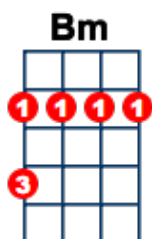

Come Monday

Jimmy Buffett

G C D G
 Headin' up to San Francisco for the Labor Day weekend show,
 C
 I've got my hush puppies on, I guess I
 D G
 never was meant for glitter rock and roll.
 Am7 C D
 And, honey, I didn't know that I'd be missing you so.

Chorus

C G
 Come Monday, it'll be all right,
 C D
 Come Monday, I'll be holdin' you tight.
 G Bm G D
 I spent four lonely days in a brown L. A. haze and I
 C D G
 just want you back by my side.

G C D G
 Yes, it's been quite a summer, rent-a-cars and west-bound trains,
 C D G
 And now you're off on vacation, Somethin' you tried to explain.
 Am7 C D
 And, darlin', I love you so, that's the reason I just let you go.

Chorus

G C
 I hope you're en-joyin' the scenery,
 D G
 I know that it's pretty up there.

C D G
We can go hikin' on Tuesday, with you I'd walk anywhere.
Am7 C
California has worn me quite thin,
D
I just can't wait to see you again.