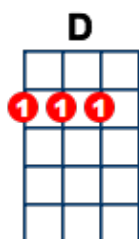

Come Monday

Jimmy Buffett

G C D G
 Headin' up to San Francisco for the Labor Day weekend show,
 C
 I've got my hush puppies on, I guess I
 D G
 never was meant for glitter rock and roll.
 Am7 C D
 And, honey, I didn't know that I'd be missing you so.

Chorus

C G
 Come Monday, it'll be all right,
 C D
 Come Monday, I'll be holdin' you tight.
 G Bm G D
 I spent four lonely days in a brown L. A. haze and I
 C D G
 just want you back by my side.

G C D G
 Yes, it's been quite a summer, rent-a-cars and west-bound trains,
 C D G
 And now you're off on vacation, Somethin' you tried to explain.
 Am7 C D
 And, darlin', I love you so, that's the reason I just let you go.