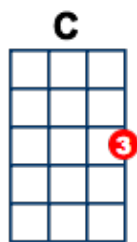

Come Monday

Jimmy Buffett

G C D G
 Headin' up to San Francisco for the Labor Day weekend show,
 C
 I've got my hush puppies on, I guess I
 D G
 never was meant for glitter rock and roll.
 Am7 C D
 And, honey, I didn't know that I'd be missing you so.

Chorus

C G
 Come Monday, it'll be all right,
 C D
 Come Monday, I'll be holdin' you tight.
 G Bm G D
 I spent four lonely days in a brown L. A. haze and I
 C D G
 just want you back by my side.

G C D G
 Yes, it's been quite a summer, rent-a-cars and west-bound trains,
 C D G
 And now you're off on vacation, Somethin' you tried to explain.
 Am7 C D
 And, darlin', I love you so, that's the reason I just let you go.