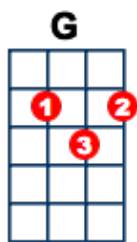

Come Monday

Jimmy Buffett

G C D G
 Headin' up to San Francisco for the Labor Day weekend show,
 C
 I've got my hush puppies on, I guess I
 D G
 never was meant for glitter rock and roll.
 Am7 C D
 And, honey, I didn't know that I'd be missing you so.

Chorus

C G
 Come Monday, it'll be all right,
 C D
 Come Monday, I'll be holdin' you tight.
 G Bm G D
 I spent four lonely days in a brown L. A. haze and I
 C D G
 just want you back by my side.

G C D G
 Yes, it's been quite a summer, rent-a-cars and west-bound trains,
 C D G
 And now you're off on vacation, Somethin' you tried to explain.
 Am7 C D
 And, darlin', I love you so, that's the reason I just let you go.

Chorus

G C
 I hope you're en-joyin' the scenery,
 D G
 I know that it's pretty up there.

C D G
We can go hikin' on Tuesday, with you I'd walk anywhere.
Am7 C
California has worn me quite thin,
D
I just can't wait to see you again.