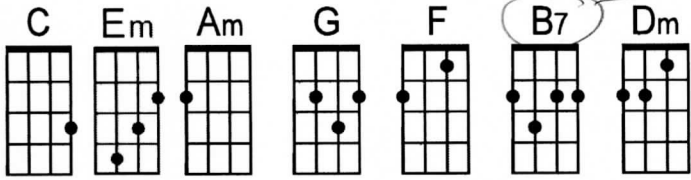

I Can't Help Falling in Love with You

By Hugo Peretti, Luigi Creatore & George David Weiss

(Based on a French melody from 1784)

6/8 time

Capo 2nd fret to match Elvis

use this →

Intro: C Em Am G |

C . Em . Am . | . F . C . G . | . F . G . Am . F . C . G . C . | . |
 Wise men say only fools rush in, but I can't help falling in love with yo-o-ou

C . Em . Am . | . F . C . G . | . F . G . Am . F . C . G . C . | . |
 Shall I stay, would it be a sin? If I can't help falling in love with yo-o-ou

Bridge:

Em . B7 . Em . B7 . Em . B7 . Em . | . Dm . G . |
 Like a river flows surely to the sea Darling so it goes somethi-i-i-i-ing are meant to be-e-e