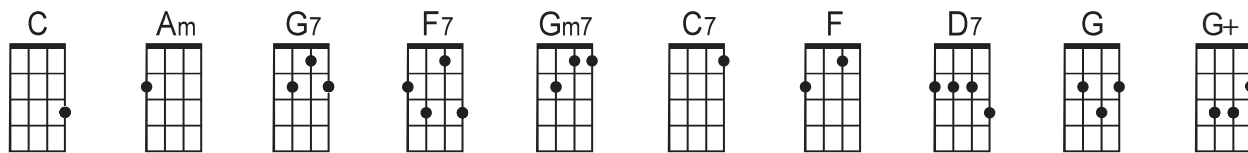

# From Me To You

By John Lennon and Paul McCartney, 1963

Key: C

chart by m. levin

## INTRO:

Da da C da da da dum dum | Am da, Da da | C da da da dum dum | Am da, If there's

1	C anything that you	Am want, If there's	C anything I can	G7 do, Just
	F7 call on me and I'll	Am send it along, With	C // G7 // love from me to	C you. If there's
	C anything that you	Am want, Like a	C heart that's oh so	G7 true, Just
	F7 call on me and I'll	Am send it along, With	C // G7 // love from me to	C you. I've got

2	Gm7 arms that long to	C7 hold you, And	F keep you by my	F side, I've got
	Am lips that long to	D7 kiss you, And	G keep you satis -	G+ // fied, (ooh) If there's

3	C anything that you	Am want, If there's	C anything I can	G7 do, Just
	F7 call on me and I'll	Am send it along, With	C // G7 // love from me to	C // ⊕ you.

## ENDING:

⊕ To Am you, To Fm you, To C you! | C Cha cha cha to end it

Intro, Sing 1 - 3, Instrumental 1, Sing 2 - 3, Ending