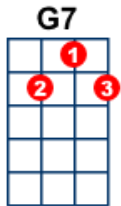

"I Wanna Be Like You"

Vocals: Louis Prima, Lyrics & Music: Richard M. Sherman and Robert B. Sherman (1967)
Walt Disney's The Jungle Book

Verse 1

Am
Now I'm the king of the swingers
E7
Oh, the jungle VIP,
I've reached the top and had to stop
Am
And that's what botherin' me.
I wanna be a man, mancub,
E7
And stroll right into town
And be just like the other men
Am
I'm tired of monkeyin' around!

Chorus

G7 C
Oh, oo-bee-doo
A7
I wanna be like you
D7
I wanna walk like you,
G7 C
Talk like you too.
G7 C
You'll see it's true
A7
An ape like me
D7 G7 C
Can learn to be human too.

Verse 2

Am
Now don't try to kid me, mancub
E7
I made a deal with you
What I desire is man's red fire
Am
To make my dream come true.
Give me the secret, mancub,
E7
Clue me what to do
Give me the power of man's red flower
Am
So I can be like you.