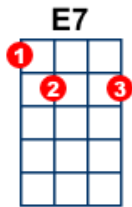

"I Wanna Be Like You"

Vocals: Louis Prima, Lyrics & Music: Richard M. Sherman and Robert B. Sherman (1967)
Walt Disney's The Jungle Book

Verse 1

Am
Now I'm the king of the swingers
E7
Oh, the jungle VIP,
I've reached the top and had to stop
Am
And that's what botherin' me.
I wanna be a man, mancub,
E7
And stroll right into town
And be just like the other men
Am
I'm tired of monkeyin' around!

Chorus

G7 C
Oh, oo-bee-doo
A7
I wanna be like you
D7
I wanna walk like you,
G7 C
Talk like you too.
G7 C
You'll see it's true
A7
An ape like me
D7 G7 C
Can learn to be human too.

Verse 2

Am
Now don't try to kid me, mancub
E7
I made a deal with you
What I desire is man's red fire
Am
To make my dream come true.
Give me the secret, mancub,
E7
Clue me what to do
Give me the power of man's red flower
Am
So I can be like you.