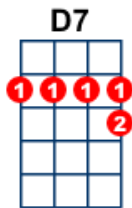

"I Wanna Be Like You"

Vocals: Louis Prima, Lyrics & Music: Richard M. Sherman and Robert B. Sherman (1967)
Walt Disney's The Jungle Book

Verse 1

Am
Now I'm the king of the swingers
E7
Oh, the jungle VIP,
I've reached the top and had to stop
Am
And that's what botherin' me.
I wanna be a man, mancub,
E7
And stroll right into town
And be just like the other men
Am
I'm tired of monkeyin' around!

Chorus

G7 C
Oh, oo-bee-doo
A7
I wanna be like you
D7
I wanna walk like you,
G7 C
Talk like you too.
G7 C
You'll see it's true
A7
An ape like me
D7 G7 C
Can learn to be human too.

Verse 2

Am
Now don't try to kid me, mancub
E7
I made a deal with you
What I desire is man's red fire
Am
To make my dream come true.
Give me the secret, mancub,
E7
Clue me what to do
Give me the power of man's red flower
Am
So I can be like you.