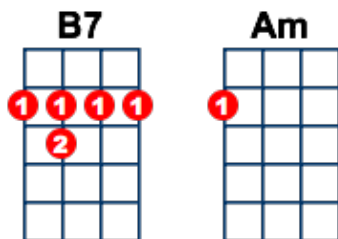

Just Dropped In

Kenny Rogers and the First Edition

Chorus

N/C

Yeah, yeah, oh, yeah,

Em

What condition my condition was in.

Em

A

Em

I woke up this morning with the sundown shining in

B7

I found my mind in a brown paper bag, but then

Em

I tripped on a cloud and fell eight miles high.

Am

Adim

I tore my mind on a jagged sky.

Em

B7

Em

I just dropped in to see what condition my condition was in.

Chorus

Em

Adim

I saw too much, man, it broke my mind.

Em

B7

Em

I just dropped in to see what condition my condition was in.

Chorus

Em
Somebody painted 'April Fool'
A Em
In big black letters on a dead-end sign.
I had my foot on the gas
B7
When I left the road and blew out my mind
Em
I'm eight miles outta Memphis
And I got no spare,
Am Adim
Eight miles straight up downtown somewhere
Em B7
I just dropped in to see what condition
Em
My condition was in.
B7
I just dropped in to see
Em
what condition my condition was in.
B7
I said I just dropped in to see
Em
what condition my condition was in.
N/C B7 Em
Yeah, yeah, oh, ye-ah.