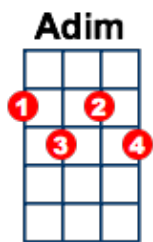

Just Dropped In

Kenny Rogers and the First Edition

Chorus

N/C

Yeah, yeah, oh, yeah,

Em

What condition my condition was in.

Em

A

Em

I woke up this morning with the sundown shining in

B7

I found my mind in a brown paper bag, but then

Em

I tripped on a cloud and fell eight miles high.

Am

Adim

I tore my mind on a jagged sky.

Em

B7

Em

I just dropped in to see what condition my condition was in.

Chorus

Em

Adim

I saw too much, man, it broke my mind.

Em

B7

Em

I just dropped in to see what condition my condition was in.

Chorus

Em
Somebody painted 'April Fool'
A Em
In big black letters on a dead-end sign.
I had my foot on the gas
B7
When I left the road and blew out my mind
Em
I'm eight miles outta Memphis
And I got no spare,
Am Adim
Eight miles straight up downtown somewhere
Em B7
I just dropped in to see what condition
Em
My condition was in.
B7
I just dropped in to see
Em
what condition my condition was in.
B7
I said I just dropped in to see
Em
what condition my condition was in.
N/C B7 Em
Yeah, yeah, oh, ye-ah.