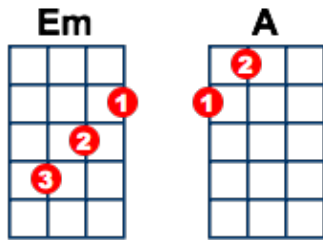

Just Dropped In

Kenny Rogers and the First Edition

Chorus

N/C

Yeah, yeah, oh, yeah,

Em

What condition my condition was in.

Em

A

Em

I woke up this morning with the sundown shining in

B7

I found my mind in a brown paper bag, but then

Em

I tripped on a cloud and fell eight miles high.

Am

Adim

I tore my mind on a jagged sky.

Em

B7

Em

I just dropped in to see what condition my condition was in.

Chorus

Em

Adim

I saw too much, man, it broke my mind.

Em

B7

Em

I just dropped in to see what condition my condition was in.

Chorus

Em
Somebody painted 'April Fool'
A Em
In big black letters on a dead-end sign.
I had my foot on the gas
B7
When I left the road and blew out my mind
Em
I'm eight miles outta Memphis
And I got no spare,
Am Adim
Eight miles straight up downtown somewhere
Em B7
I just dropped in to see what condition
Em
My condition was in.
B7
I just dropped in to see
Em
what condition my condition was in.
B7
I said I just dropped in to see
Em
what condition my condition was in.
N/C B7 Em
Yeah, yeah, oh, ye-ah.