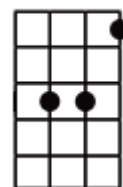

Lola – The Kinks

[intro]

(Eb) (Eb) (Eb-Eb-Eb-Eb) (F-F) (G)

I (G)met her in a club down in old Soho where you
(C)Drink champagne and it (F)tastes just like cherry
(G)Cola... C-O-L-A (C)cola
She (G)walked up to me and asked me to dance
I (C)asked her her name and in a (F)dark brown voice she said
(G)Lola... L-O-L-A (C)Lola (F) Lo lo lo lo (Eb)Lola (F-F-F-F-F-F-G)
(G)

(G)Well I'm not the world's most physical guy but when she
(C)Squeezed me tight she nearly (F)broke my spine
Oh my (G)Lola... La la la la (C)Lola
Well (G)I'm not dumb but I can't understand why she
(C)Walked like a woman but (F)talked like a man oh my
(G)Lola... La la la la (C)Lola (F) La la la la (Eb)Lola (F-F-F-F-F-F-G)
(G)

Well we (D7)drank champagne and danced all night
(A)Under electric candlelight
She (C)picked me up and sat me on her knee
And (C7)said, "Dear boy won't you come home with me?"

Well (G)I'm not the world's most passionate guy but when I
(C)Looked in her eyes, well I (F)almost fell for my
(G)Lola... Lo lo lo lo (C)Lola (F) Lo lo lo lo (Eb)Lola (F-F-F-F-F-F-G)
(G)Lola... Lo lo lo lo (C)Lola (F) Lo lo lo lo (Eb)Lola (F-F-F-F-F-F-G)
(G)

[change rhythm]

I (C)pushed (Em)her a(D)way
I (C)walked (Em)to the (D)door
I (C)fell (Em)to the (D)floor
I got (G)down (Bm)on my (Em)knees
Then (D)I looked at her and she at me...

Eb