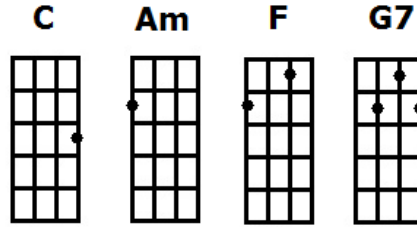

Stand by Me

Ben E. King

D D U U D
1 + 2 + 3 + 4 +

Intro/Bass Line

Chord progression for Intro/Bass Line:

C C Am Am

A--3-----3-----2-3---3---3-2-0---0-----0-0-0-----0-----
 E-----3-----3-----3-----3-----3-----
 C-----
 G-----

F G7 C C

A-----0-----2-3---3---2-3---3-----
 E--1---1---1---3---3---3-----3-----
 C-----
 G-----

Verse 1

C (2) Am (2)
 When the night has come, and the land is dark
 F (1) G7 (1) C (2)
 And the moon is the only light we'll see
 C (2) Am (2)
 No I won't be afraid, no I won't be afraid
 F (1) G7 (1) C (2)
 Just as long as you stand, stand by me

Chorus

C (2) Am7 (2)
 And darlin', darlin', stand by me, oh stand by me
 F (1) G7 (1) C (2)
 Oh stand Stand by me, stand by me

Second Verse

C (2) Am (2)
 If the sky that we look upon, should tumble and fall
 F (1) G7 (1) C (2)
 And the mountains should crumble to the sea
 C (2) Am (2)
 I won't cry, I won't cry, no I won't shed a tear
 F (1) G7 (1) C (2)
 Just as long as you stand, stand by me