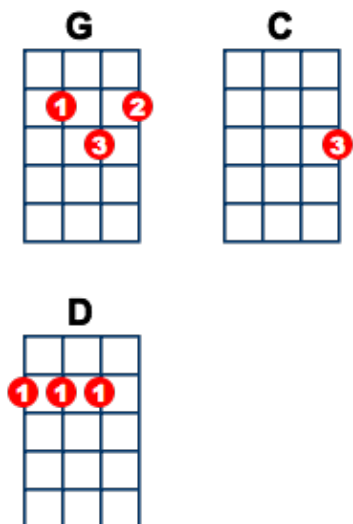

The Rattlin' Bog

Traditional

This song starts slowly and keeps going faster.

Chorus

G C
Ho, row, the rattlin' bog, the bog down in the valley-oh!

G C G D G
Ho, row, the rattlin' bog, the bog down in the valley-oh!

G D
Now in this bog there was a tree, a rare tree, a rattlin' tree.

G D G D G
A tree in the bog, and the bog down in the valley-oh!

G
And on this tree there was a limb, a rare limb, a rattlin' limb.

G D G G
The limb on the tree, and the tree in the bog,

G D G
And the bog down in the valley-oh!

G
And on this limb there was a branch ...

G
And on this branch there was a twig ...

G
And on this twig there was a leaf ...

G
And on this leaf there was a bug ...

G
And on this bug there was a leg ...

G
And on this leg there was a hair ...

Note: Standard GCEA Soprano Ukulele Tuning. | Powered by [UkeGeeks' Scriptasaurus](http://ukegeeks.com) • ukegeeks.com