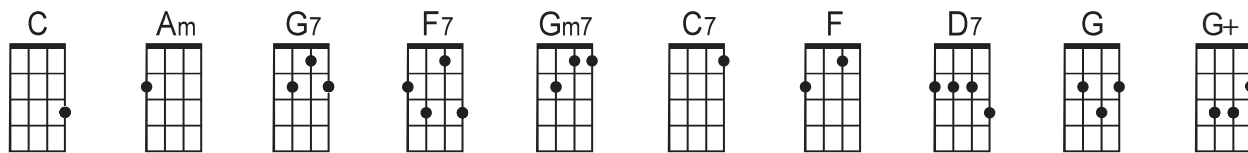

From Me To You

By John Lennon and Paul McCartney, 1963

Key: C

chart by m. levin

INTRO:

Da da C da da da dum dum | Am da, Da da | C da da da dum dum | Am da, If there's

1	C anything that you	Am want, If there's	C anything I can	G7 do, Just
	F7 call on me and I'll	Am send it along, With	C // G7 // love from me to	C you. If there's
	C anything that you	Am want, Like a	C heart that's oh so	G7 true, Just
	F7 call on me and I'll	Am send it along, With	C // G7 // love from me to	C you. I've got

2	Gm7 arms that long to	C7 hold you, And	F keep you by my	F side, I've got
	Am lips that long to	D7 kiss you, And	G keep you satis -	G+ // fied, (ooh) If there's

3	C anything that you	Am want, If there's	C anything I can	G7 do, Just
	F7 call on me and I'll	Am send it along, With	C // G7 // love from me to	C // ⊕ you.

ENDING:

⊕ To Am you, To | Fm you, To | C you! | C Cha cha cha to end it

Intro, Sing 1 - 3, Instrumental 1, Sing 2 - 3, Ending