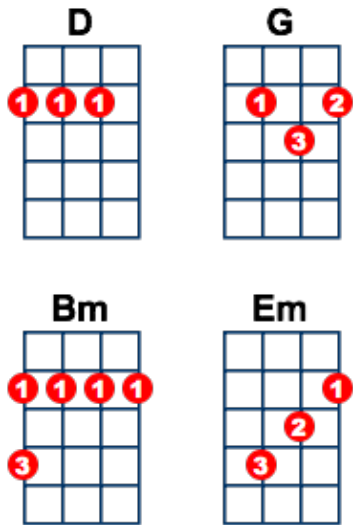

Wild Mountain Thyme

Trad.

D G D
 Oh the summertime is coming
 G D
 And the trees are sweetly blooming,
 G D Bm
 And the wild mountain thyme,
 G Em G
 Grows around the blooming heather
 D G D
 Will you go, lassie, go

Chorus

G D
 And we'll all go together,
 G D Bm
 To pluck wild mountain thyme,
 G Em G
 All around the blooming heather,
 D G D
 Will you go, lassie, go.

D G D
 I will build my love a tower,
 G D
 By yon pure crystal fountain,
 G D Bm
 And on it I will pile,
 G Em G
 All the flowers on the mountain,
 D G D
 Will you go, lassie, go

 *Chorus*

D G D
If my true love she were gone,
G D
I would surely find another,
G D Bm
Where wild mountain thyme,
G Em G
Grows around the blooming heather,
D G D
Will you go lassie go

 *Chorus*

Repeat 1st verse + Chorus