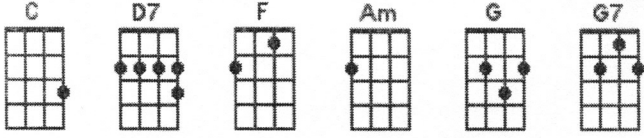

THE BEATLES - EIGHT DAYS A WEEK [Key of C] (capo on 2nd fret for orig key of D)

Strum Pattern: DDUDUDU

Intro: [C/ ///] [D7/ ///] [F/ ///] [C/ ///]

[C]Ooh, I need your [D7]love babe..[F]guess you know it's [C>true,
[C]Hope you need my [D7]love babe..[F]just like I need [C]you