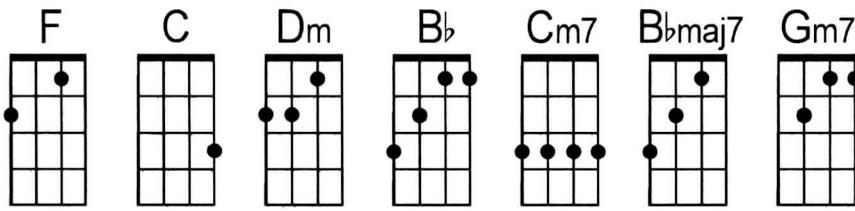

One Fine Day (Key of F)

by Carole King (1963)

Intro: F, Dm, Bb, C x 2

F C
One fine day, you'll look at me
Dm Bb
And you will know our love was, meant to be
F Dm, Bb C F, Dm, Bb, C
One fine day, you're gonna want me for your girl.

F C
The arms I long for, will open wide
Dm Bb
And you'll be proud to have me, right by your side
F Dm, Bb C F, Bb, F
One fine day, you're gonna want me for your girl.

Bridge: Cm7 F Cm7 F
Though I know, you're the kind of boy
Bb Bbmaj7 Gm7, Bb
Who only wants to run a-round
Dm G Dm G
I'll keep waiting, and, someday darling
C Bb Gm7 Bb *C²
You'll come to me when you want to settle dow-own

F C
One fine day, we'll meet one more
Dm Bb
And then you'll want the love you threw away before
F Dm, Bb C F, Bb, F
One fine day, you're gonna want me for your girl

Bridge

F C
One fine day, we'll meet one more
Dm Bb
And then you'll want the love you threw away before
F Dm, Bb C F, Dm, Bb, C
One fine day, you're gonna want me for your girl
F Dm, Bb C F, Bb, F/
One fine day, you're gonna want me for your girl