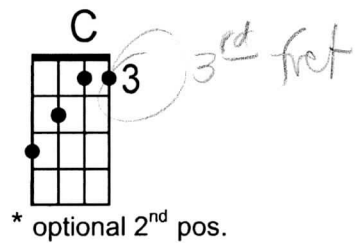

One Fine Day (Key of F)

by Carole King (1963)

Intro: F, Dm, Bb, C x 2

F C
One fine day, you'll look at me
Dm Bb
And you will know our love was, meant to be
F Dm, Bb C F, Dm, Bb, C
One fine day, you're gonna want me for your girl.