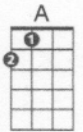

CHORDS USED IN "Rocket Man" by Elton John and Bernie Taupin
THIS SONG

Verse 1:

[Em]She packed my bags last night, pre-[A]flight
[Em]Zero hour, nine [A]AM
[C]And I'm gonna be [G]high as a [Am]kite by [D]then
[Em]I miss the earth so much, I [A]miss my wife
[Em]It's lonely out in [A]space
[C]On such a [G]timeless [Am]flight [D]