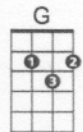

CHORDS USED IN "Rocket Man" by Elton John and Bernie Taupin
THIS SONG

Verse 1:

[Em]She packed my bags last night, pre-[A]flight
[Em]Zero hour, nine [A]AM
[C]And I'm gonna be [G]high as a [Am]kite by [D]then
[Em]I miss the earth so much, I [A]miss my wife
[Em]It's lonely out in [A]space
[C]On such a [G]timeless [Am]flight [D]

Chorus:

[G]And I think it's gonna be a long long [C]time
Til touchdown brings me 'round to [G]find
I'm not the man they think I am at [C]home
Oh no, no, [G]no, I'm a [A]rocket man
[C]Rocket man, burnin' out his fuse up [G]here alone

Chorus:

[G]And I think it's gonna be a long long [C]time
Til touchdown brings me 'round to [G]find
I'm not the man they think I am at [C]home
Oh no, no, [G]no, I'm a [A]rocket man
[C]Rocket man, burnin' out his fuse [G]up here alone
[C]And I think it's gonna be a [G]long long time
[C]And I think it's gonna be a [G]long long time