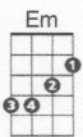

CHORDS USED IN "Rocket Man" by Elton John and Bernie Taupin
THIS SONG

Verse 1:

[Em]She packed my bags last night, pre-[A]flight
[Em]Zero hour, nine [A]AM
[C]And I'm gonna be [G]high as a [Am]kite by [D]then
[Em]I miss the earth so much, I [A]miss my wife
[Em]It's lonely out in [A]space
[C]On such a [G]timeless [Am]flight [D]

Chorus:

[G]And I think it's gonna be a long long [C]time
Til touchdown brings me 'round to [G]find
I'm not the man they think I am at [C]home
Oh no, no, [G]no, I'm a [A]rocket man
[C]Rocket man, burnin' out his fuse up [G]here alone

Chorus:

[G]And I think it's gonna be a long long [C]time
Til touchdown brings me 'round to [G]find
I'm not the man they think I am at [C]home
Oh no, no, [G]no, I'm a [A]rocket man
[C]Rocket man, burnin' out his fuse [G]up here alone
[C]And I think it's gonna be a [G]long long time
[C]And I think it's gonna be a [G]long long time