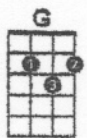

**CHORDS USED IN THIS SONG**

**"Rocket Man"** by Elton John and Bernie Taupin

*1972 Honkey Chateau*

**Verse 1:**

[Em]She packed my bags last night, pre-[A]flight  
[Em]Zero hour, nine [A]AM  
[C]And I'm gonna be [G]high as a [Am]kite by [D]then  
[Em]I miss the earth so much, I [A]miss my wife  
[Em]It's lonely out in [A]space  
[C]On such a [G]timeless [Am]flight [D]

**Chorus:**

[G]And I think it's gonna be a long long [C]time  
Til touchdown brings me 'round to [G]find  
I'm not the man they think I am at [C]home  
Oh no, no, [G]no, I'm a [A]rocket man  
[C]Rocket man, burnin' out his fuse up [G]here alone