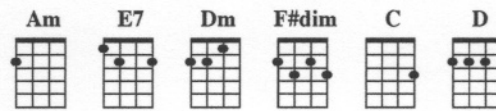

Summertime

by Gershwin, Du Bose, Heyward & Gershwin

Key of Am

Intro

| Am// E7// | Am// E7// | Am// E7// | Am// E7// | Am

Verse 1

| Am | E7 | Am | Am

Sum - mer time _____ an' the liv' - in' Is easy. _____

| Dm | F#dim | E7 | E7

Fish are jump - in', _____ an' the cot - ton is high. _____

| Am | E7 | Am | Am

Oh yo' dad - dy's rich, _____ an' yo' ma is good - look - in' _____

| C// Am// | D | Am | Am | Am | Am

So hush lit -tle ba -by, don' _____ yo' _____ cry. _____

Verse 2

| Am | E7 | Am | Am

One of these morn - in's, You goin' to rise _____ up sing - in', _____

| Dm | F#dim | E7 | E7

Then you'll spread yo' wings _____ an you'll take _____ the sky. _____

| Am | E7 | Am | Am

But till that morn - in' _____ there's a noth - in' can harm _____ you, _____

| C// Am// | D | Am | Am | Am | Am

With Dad - dy an' Mam -my stand _____ in _____ by. _____

Ending

| Am// E7// | Am// E7// | Am// E7// | Am// E7// | Am/ |