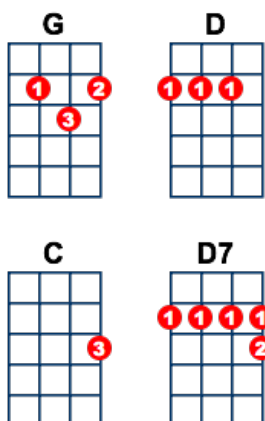

Sweet Thames, Flow Softly

G D C G
 I met my love near Woolwich Pier, beneath the big pier standing,
 G D G D G
 And all the love I felt for her, it passed all understanding.
 C G D G D
 Took her sailing on the river, flow, sweet river, flow.
 G C G D C G
 London town was mine to give her, sweet Thames flow softly.
 D D7 C G D
 Made the Thames into a crown, flow, sweet river, flow.
 D7 C G D7 G
 Made a booch of Silver town, sweet Thames, flow softly.

G D C G
 From Shadwell dock to Nine Elms Reach, we cheek to cheek were dancing.
 G D G D G
 Her necklace made of London Bridge, her beauty was enchanting.
 C G D G D
 Kissed her once again at Wapping, flow, sweet river, flow.
 G D C G
 After that, there was no stopping, sweet Thames flow softly.
 D D7 C G D
 Gave at Richmond Park a twist, flow, sweet river, flow.
 D7 C G D7 G
 Into a bracelet for her wrist, sweet Thames, flow softly.

G D C G
 But now, alas, the tide has changed, my love, she has gone from me.
 G D G D G
 Winter's frost has touched my heart, and put a blight upon me.
 C G D G D
 Creeping fog is on the river, flow, sweet river, flow.
 G C G D C G
 Sun and moon and stars gone with her, sweet Thames flow softly.
 D D7 C G D
 Swift the Thames flows to the sea, flow, sweet river, flow.
 D7 C G D7 G
 Bearing ships and part of me, sweet Thames, flow softly.