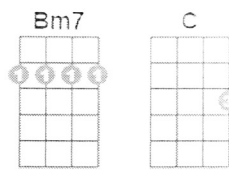

You're Just Too Good To Be True

Andy Williams

Jersey Boys

Frankie Vallie Andy Williams: <https://www.youtube.com/watch?v=OxahtnSAzgU> (But in C)

G C E A

You're just too [G] good to be true, Can't take my [Gmaj7] eyes off you
 You'd be like [G7sus4] heaven to touch, I wanna [C] hold you so much
 At long last [Cm] love has arrived, And I thank [G] God I'm alive
 You're just too [A] good to be [Am] true, Can't take my [G] eyes off you

Pardon the [G] way that I stare, There's nothing [Gmaj7] else to compare
 The sight of [G7sus4] you leaves me weak,
 There are no [C] words left to speak
 But if you [Cm] feel like I feel,
 Please let me [G] know that it's real
 You're just too [A] good to be [Am] true,
 Can't take my [G] eyes off of you

[Am] Daa da daa da, Daa da da da da
 [Em7] Daa da daa da, Daa da da da da
 [Am] Daa da daa da, Daa da da da da
 [Em7] Daa da daa da [Em] Daa

CHORUS:

I love you [Am] baby, and if it's [D7] quite alright
 I need you [Bm7] baby, to warm the [Em7] lonely night
 I love you [Am] baby, trust in [D7] me when I [G] say [Em7]
 Oh pretty [Am] baby, don't bring me [D7] down I pray
 Oh pretty [Bm7] baby, now that I've found [Em7] you stay
 And let me [Am] love you, baby let me love [D7] you

★ You're just too [G] good to be true, Can't take my [Gmaj7] eyes off you
 You'd be like [G7sus4] heaven to touch, I wanna [C] hold you so much
 At long last [Cm] love has arrived, And I thank [G] God I'm alive
 You're just too [A] good to be [Am] true, Can't take my [G] eyes off you