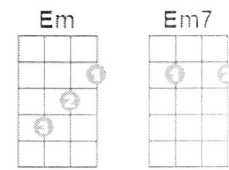

You're Just Too Good To Be True

Andy Williams

Jersey Boys

Frankie Vallie Andy Williams: <https://www.youtube.com/watch?v=OxahtnSAzgU> (But in C)

G C E A

You're just too [G] good to be true, Can't take my [Gmaj7] eyes off you
 You'd be like [G7sus4] heaven to touch, I wanna [C] hold you so much
 At long last [Cm] love has arrived, And I thank [G] God I'm alive
 You're just too [A] good to be [Am] true, Can't take my [G] eyes off you

Pardon the [G] way that I stare, There's nothing [Gmaj7] else to compare
 The sight of [G7sus4] you leaves me weak,
 There are no [C] words left to speak
 But if you [Cm] feel like I feel,
 Please let me [G] know that it's real
 You're just too [A] good to be [Am] true,
 Can't take my [G] eyes off of you

[Am] Daa da daa da, Daa da da da da
 [Em7] Daa da daa da, Daa da da da da
 [Am] Daa da daa da, Daa da da da da
 [Em7] Daa da daa da [Em] Daa

CHORUS:

I love you [Am] baby, and if it's [D7] quite alright
 I need you [Bm7] baby, to warm the [Em7] lonely night
 I love you [Am] baby, trust in [D7] me when I [G] say [Em7]
 Oh pretty [Am] baby, don't bring me [D7] down I pray
 Oh pretty [Bm7] baby, now that I've found [Em7] you stay
 And let me [Am] love you, baby let me love [D7] you

★ You're just too [G] good to be true, Can't take my [Gmaj7] eyes off you
 You'd be like [G7sus4] heaven to touch, I wanna [C] hold you so much
 At long last [Cm] love has arrived, And I thank [G] God I'm alive
 You're just too [A] good to be [Am] true, Can't take my [G] eyes off you