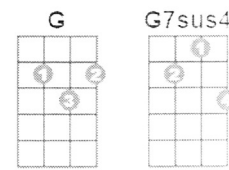

[Am] Daa da daa da, Daa da da da da
 [Em7] Daa da daa da, Daa da da da da
 [Am] Daa da daa da, Daa da da da da
 [Em7] Daa da daa da [Em] Daa

CHORUS:

I love you [Am] baby, and if it's [D7] quite alright
 I need you [Bm7] baby, to warm the [Em7] lonely night
 I love you [Am] baby, trust in [D7] me when I [G] say [Em7]
 Oh pretty [Am] baby, don't bring me [D7] down I pray
 Oh pretty [Bm7] baby, now that I've found [Em7] you stay
 And let me [Am] love you, baby let me love [D7] you

★ You're just too [G] good to be true, Can't take my [Gmaj7] eyes off you
 You'd be like [G7sus4] heaven to touch, I wanna [C] hold you so much
 At long last [Cm] love has arrived, And I thank [G] God I'm alive
 You're just too [A] good to be [Am] true, Can't take my [G] eyes off you